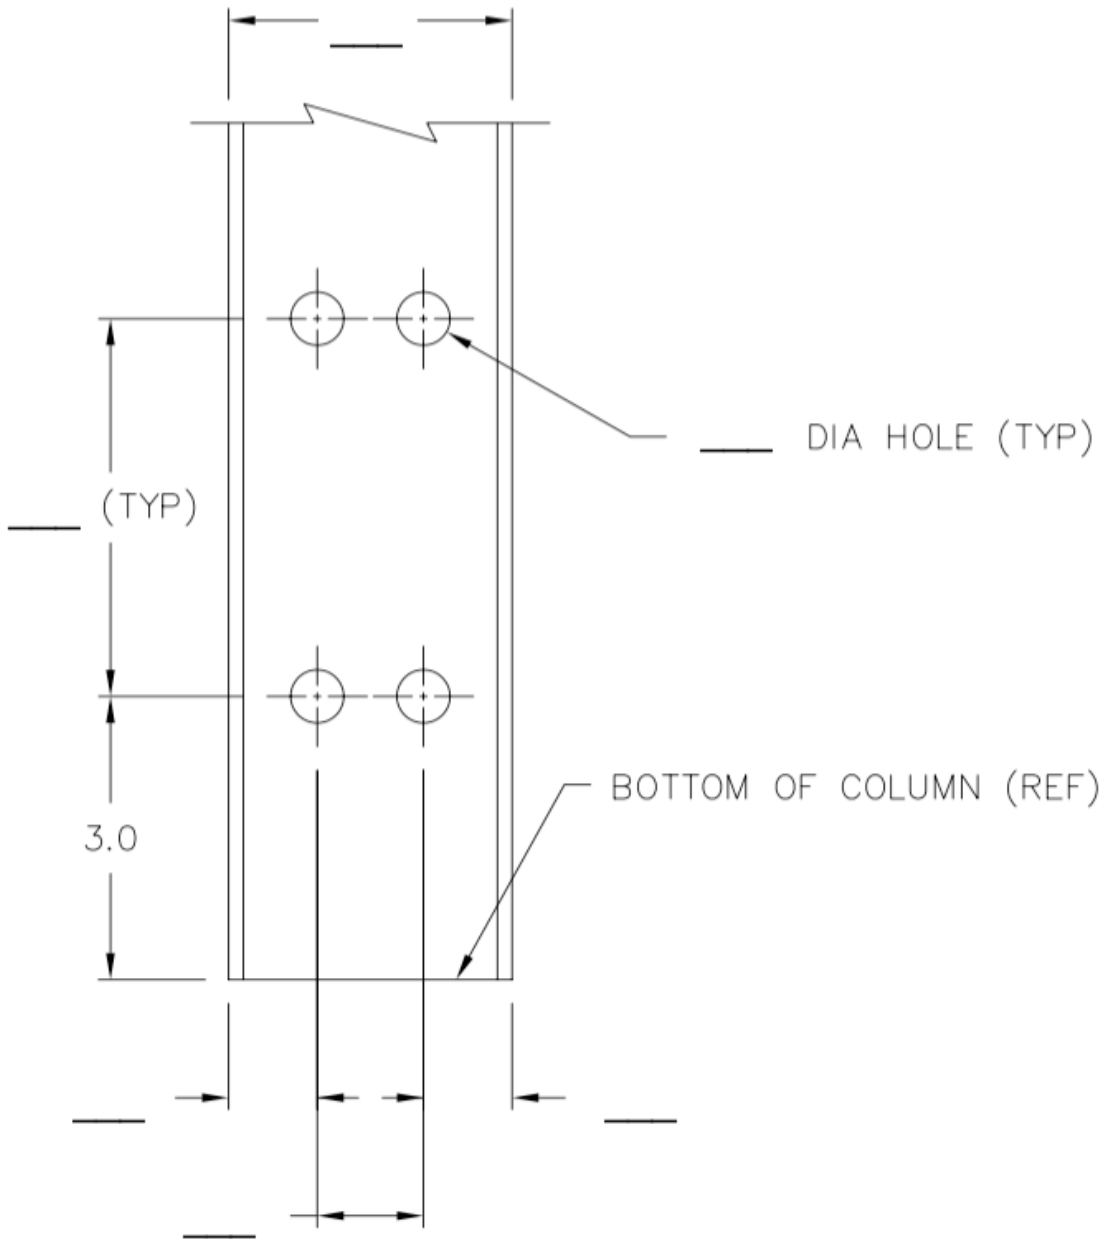

WHOLESALE PALLET RACK PRODUCTS

Wholesale Pallet Rack Products
8630 Monticello Lane North
Maple Grove, MN 55369
888-578-1579

www.wprpwholesalepalletrack.com

Structural Rack Design Criteria Sheet

HOLE PATTERN DETAIL
CHANNEL FRAME COLUMN